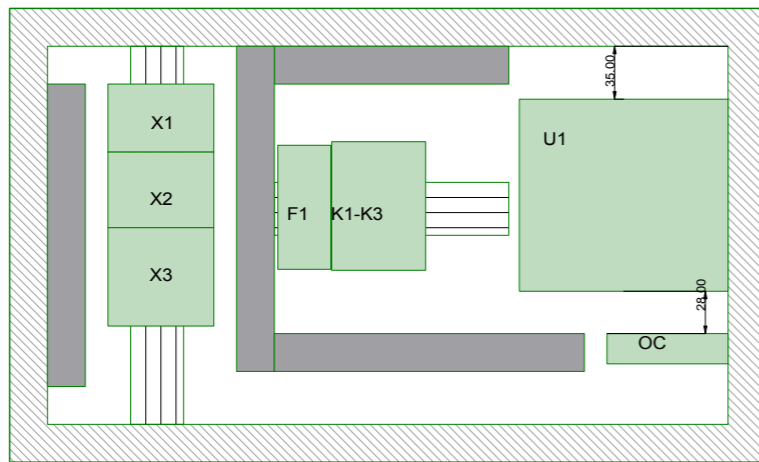

Electric

FeedBel_slave_V10
G:\Elektro\agni\FeedBelt Standard\Diagrams\
02.04.2014
02.04.2014 08:03

We reserve all rights in this document and in the information contained therein. Reproduction, use or disclosure to third parties without express authority is strictly forbidden.
© TKS

Feedbelt
Panel

959866

Status	change	date	name	Standard	Origin	Repl. f.	Repl. by

date	User	Proved

tkS		Feedbelt Panel	959866	Sheet 2
			2 Sh.