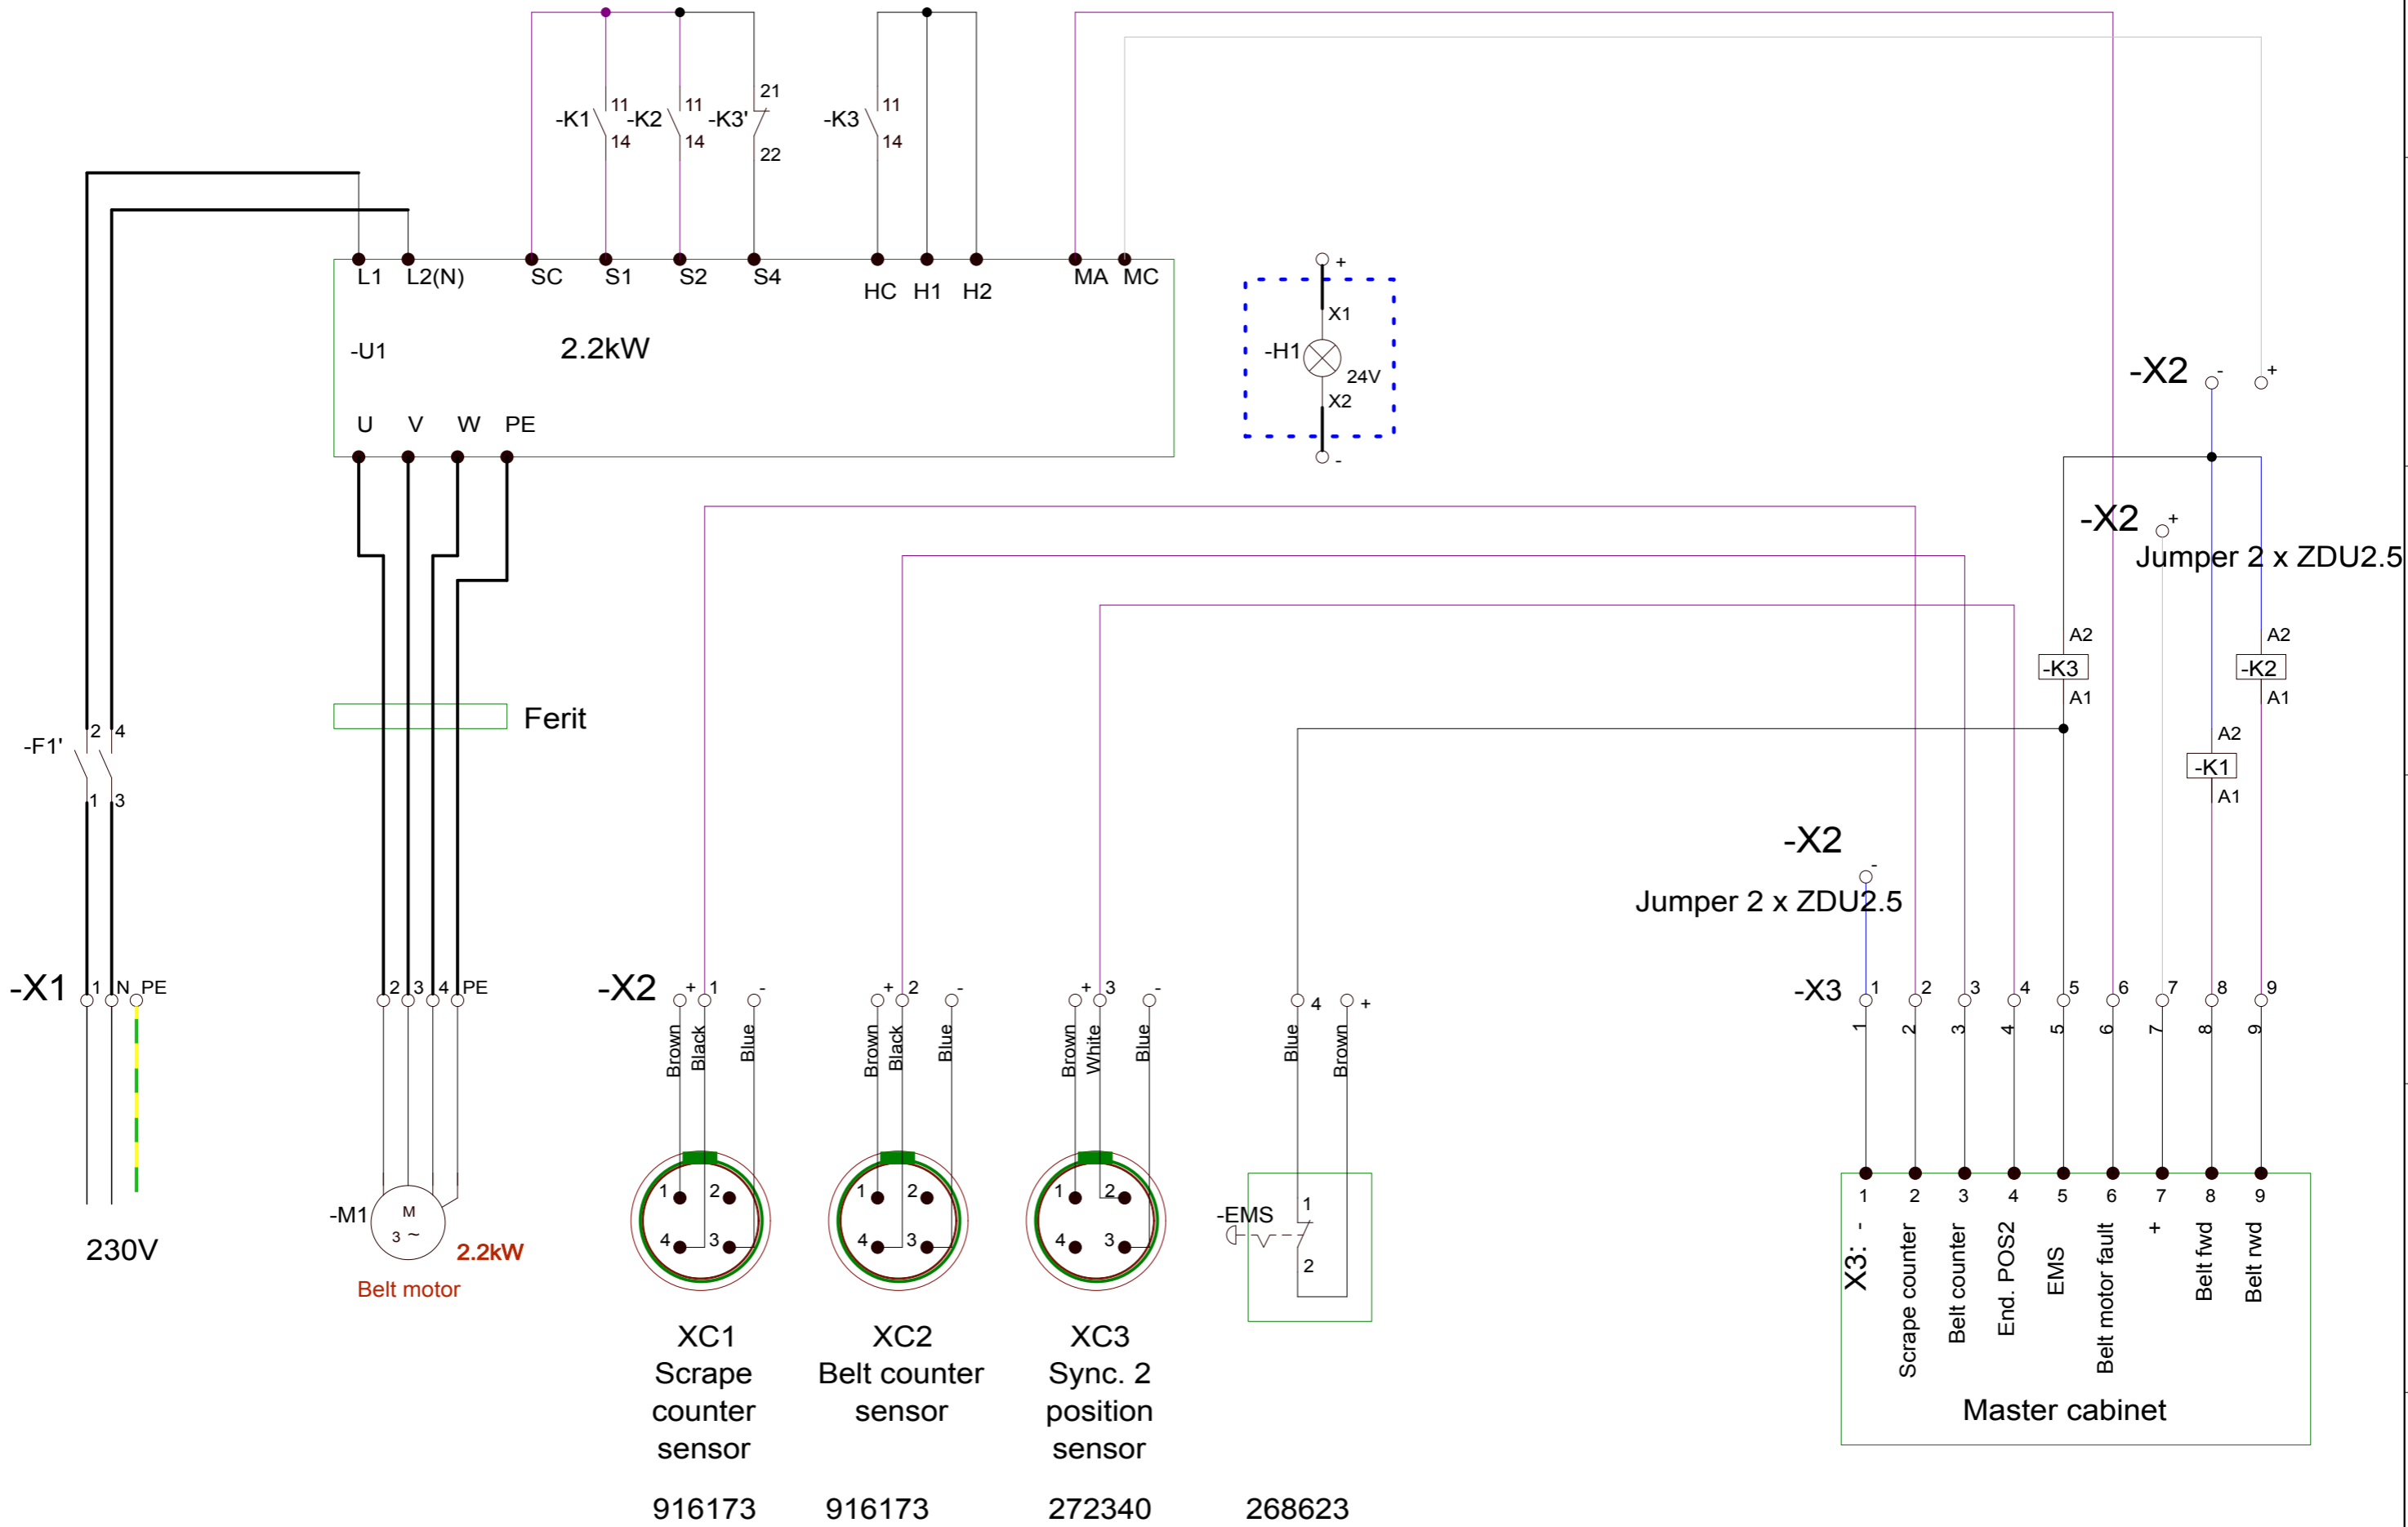

Electric

FeedBel_slave_V10
 G:\Elektro\agni\FeedBelt Standard\Diagrams\ 02.04.2014
 02.04.2014 08:03

We reserve all rights in this document and in the information contained therein. Reproduction, use or disclosure to third parties without express authority is strictly forbidden.
 © TKS

Status		change	date	name	Standard	Origin	Repl. f.	Repl. by	tkS		Feedbelt Circuit diagram		959866		Sheet 1 2 Sh.	
1	2	3	4	5	6	7	8	9	10	11	12	13	14	15	16	17

Electric

FeedBel_slave_V10
 G:\Elektro\agni\FeedBelt Standard\Diagrams\
 02.04.2014
 02.04.2014 08:03

We reserve all rights in this document and in the information contained therein. Reproduction, use or disclosure to third parties without express authority is strictly forbidden.
 © TKS

Bottom connections plate

Feedbelt
 Panel

959866

Status	change	date	name	Standard	Origin	Repl. f.	Repl. by

date	User	Proved

tkS		Feedbelt Panel	959866	Sheet 2
			2 Sh.	