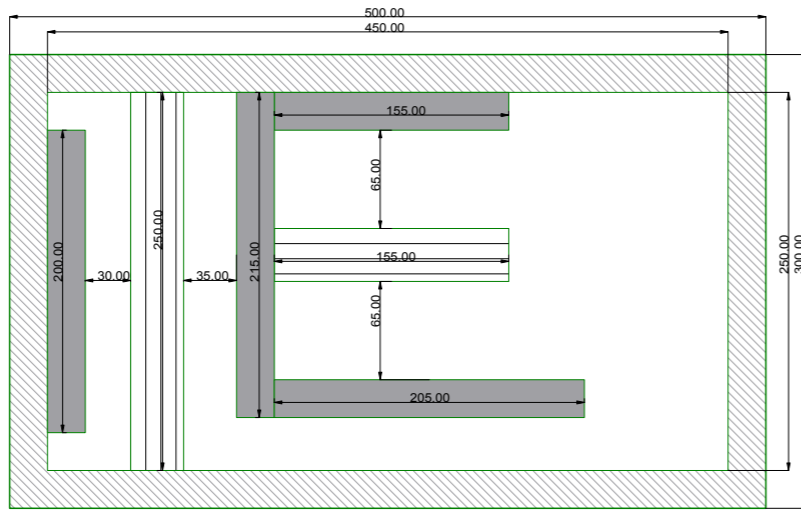

Electric

FeedBel_slave_V10
G:\Elektro\agni\FeedBelt Standard\Diagrams\
02.04.2014
02.04.2014 08:03

We reserve all rights in this document and in the information contained therein. Reproduction, use or disclosure to third parties without express authority is strictly forbidden.
© TKS

Feedbelt
Panel

959866

Status	change	date	name	Standard	Origin	Repl. f.	Repl. by

date	User	Proved

tkS		Feedbelt Panel	959866	Sheet 2
			2 Sh.