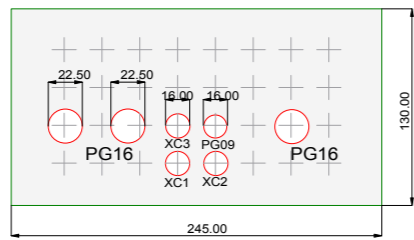

Electric

FeedBel_slave_V10
G:\Elektro\agni\FeedBelt Standard\Diagrams\
02.04.2014
02.04.2014 08:03

We reserve all rights in this document and in the information contained therein. Reproduction, use or disclosure to third parties without express authority is strictly forbidden.
© TKS

Bottom connections plate

Feedbelt
Panel

959866

Status	change	date	name	Standard	Origin	Repl. f.	Repl. by

date	User	Proved

tkS		Feedbelt Panel	959866	Sheet 2
			2 Sh.