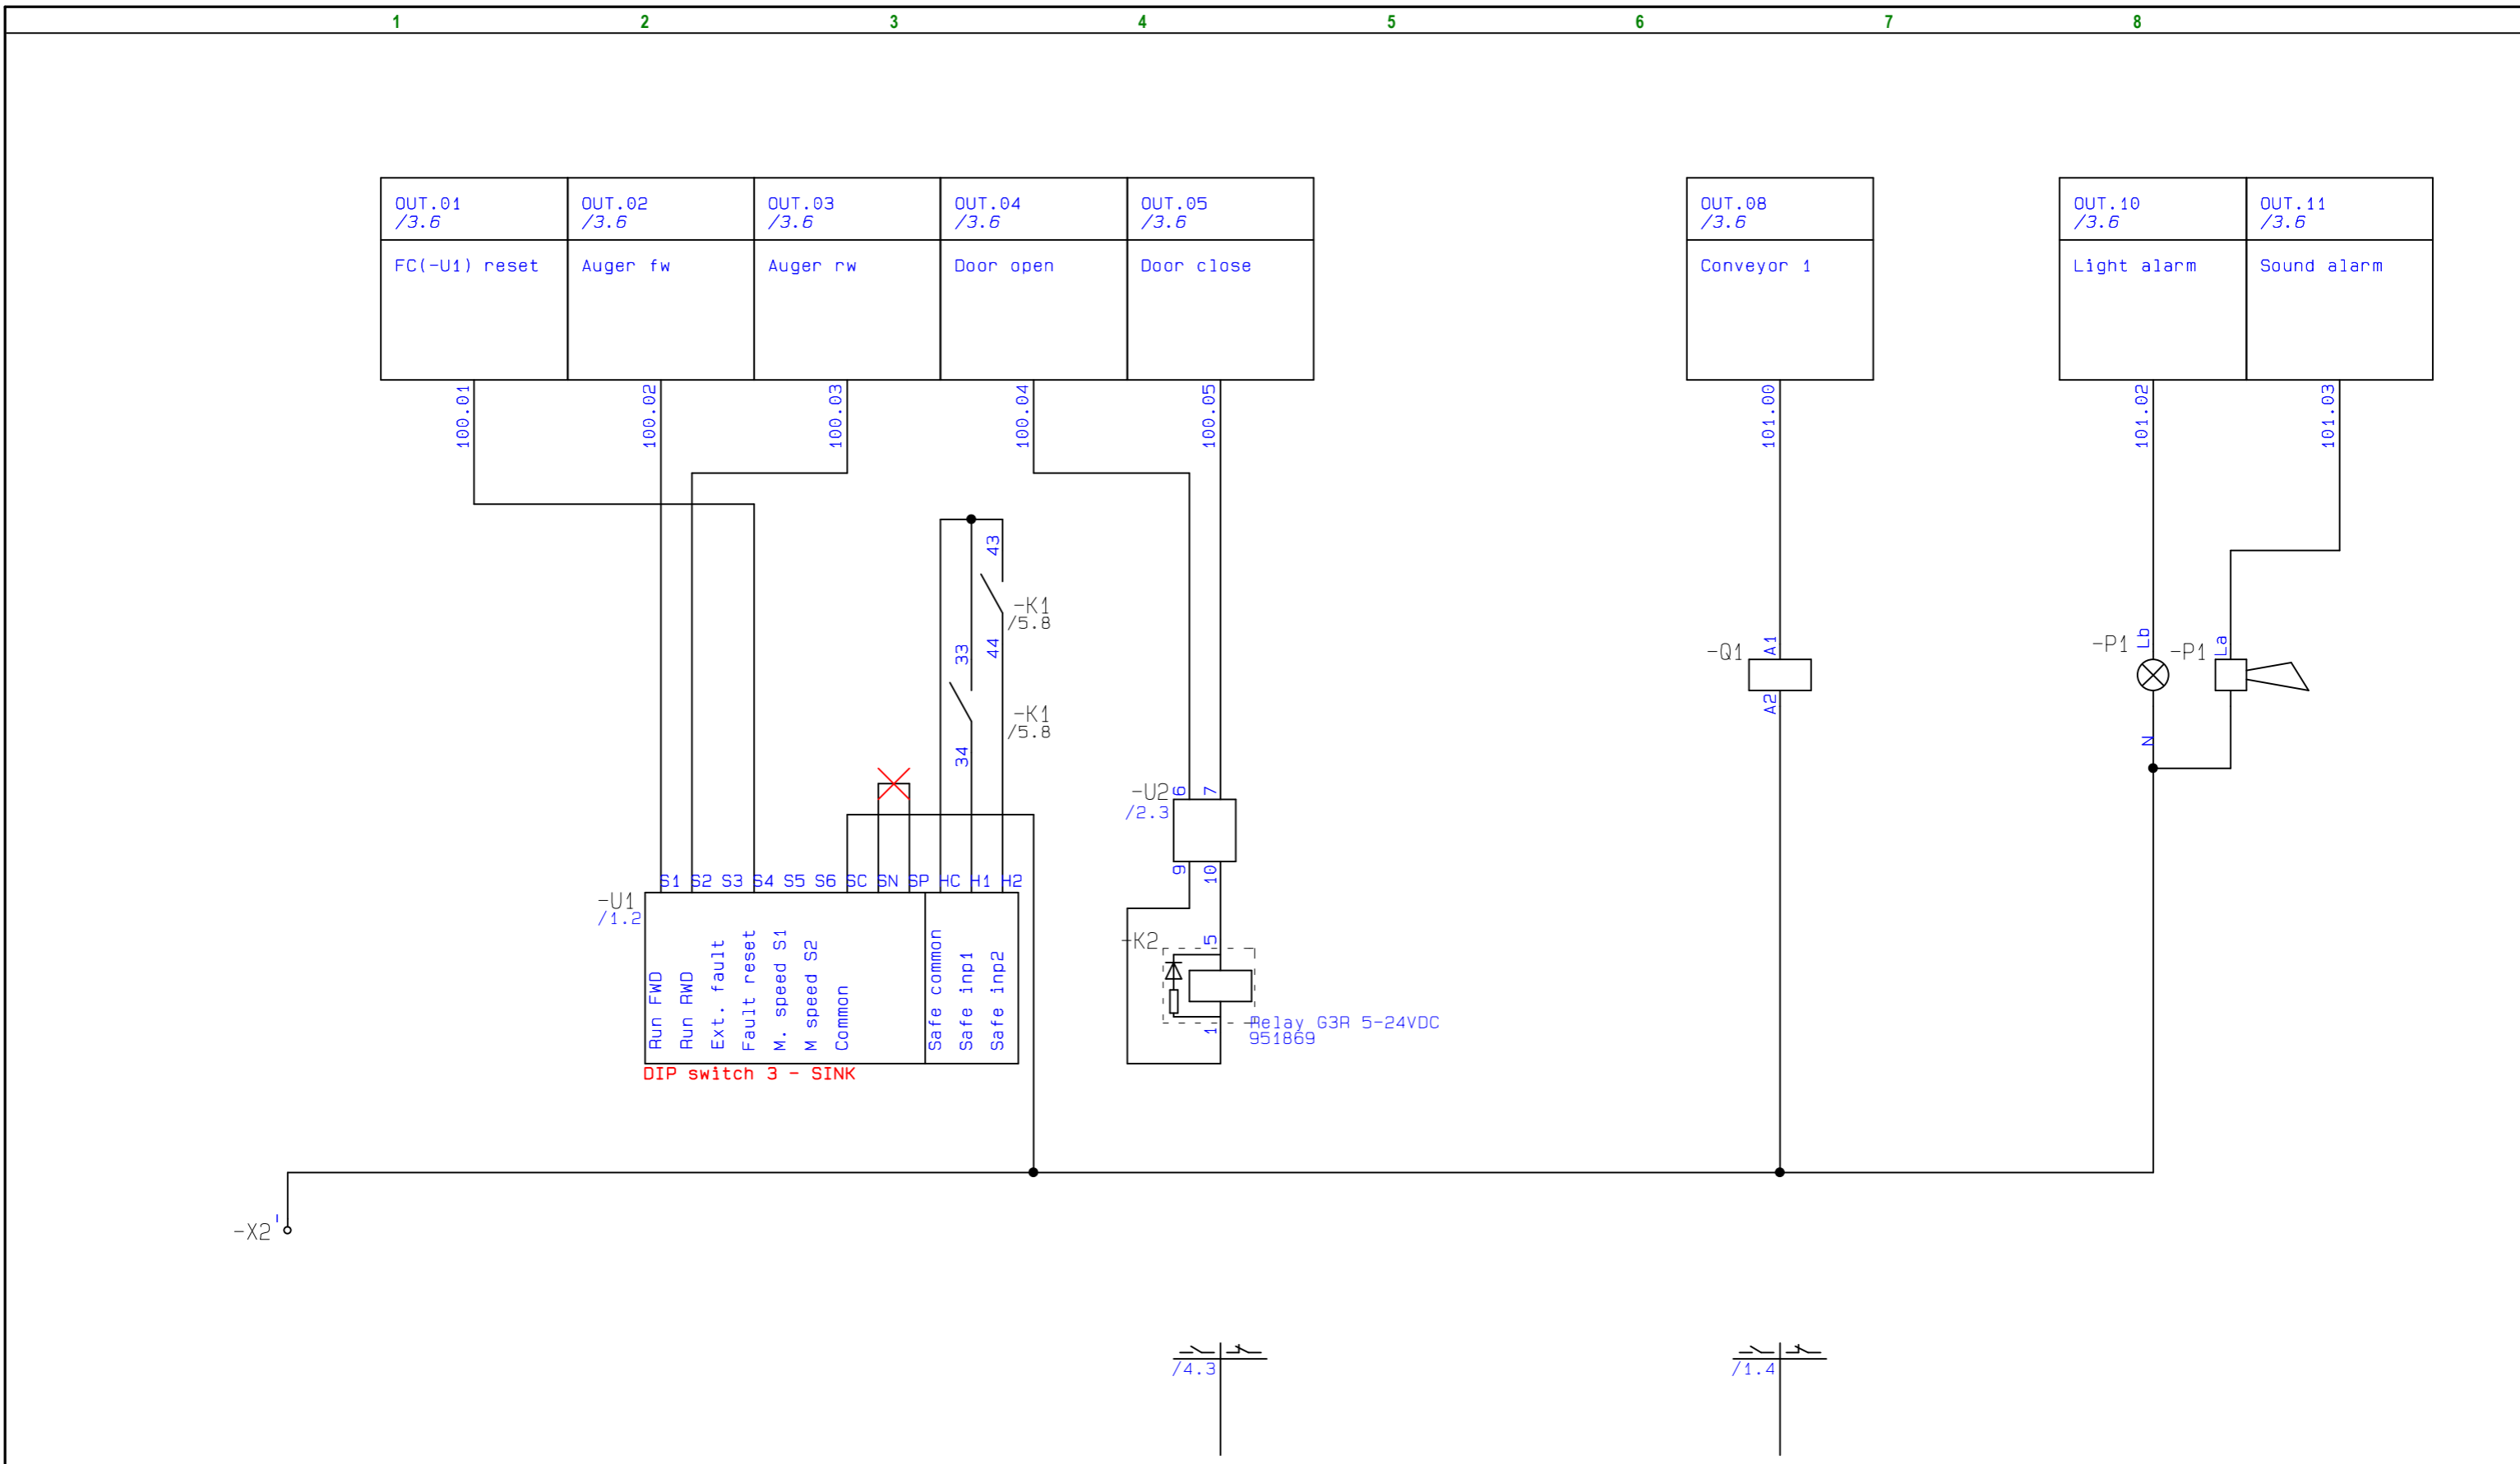

1

2

3

4

5

6

7

8

-A1

OUT.00 /3.6	OUT.06 /3.6	OUT.07 /3.6	OUT.09 /3.6
Filling 1	Filling 2	Filling 3	Filling 4

100.00

100.06

100.07

101.01

-X4

-X4 1

-X4 2

-X4 3

-X4 4

+

Filling device

+

Filling device

+

Filling device

+

Filling device

Filling devices control

24V DC, max 0.5A per output