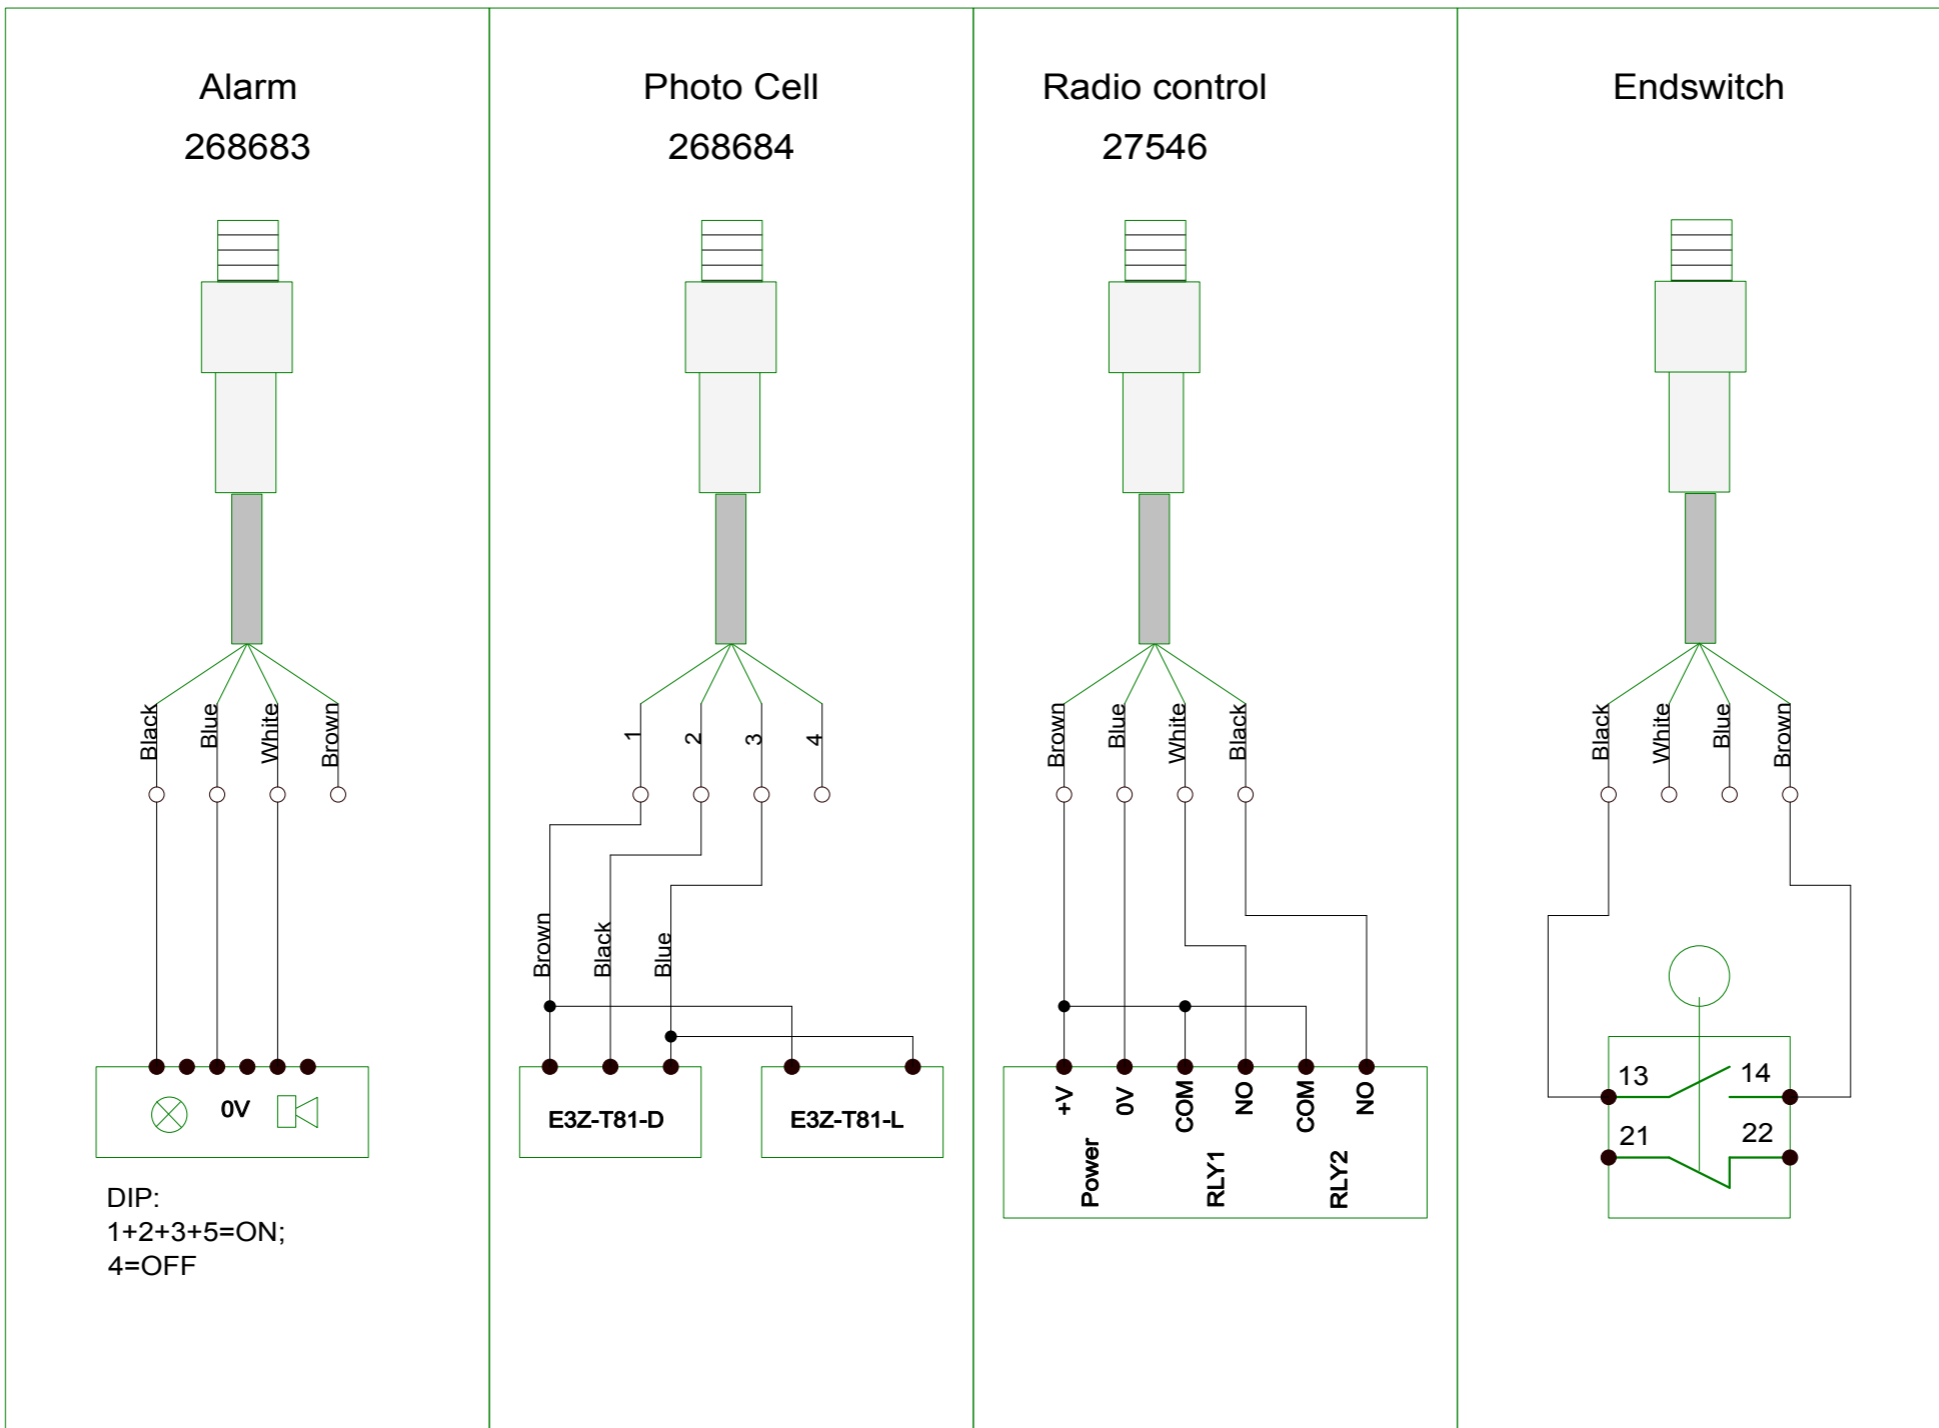

Electric

K2 auto addon
\\ks.local\files_data\Tek\Elektro\agri\K2 AUTO addon\
19.01.2016 13:05

We reserve all rights in this document and in the information contained therein. Reproduction, use or disclosure to third parties without express authority is strictly forbidden.
© TKS

date	
User	
Proved	
Status	change
date	
name	
Standard	

Origin	
Repl. f.	
Repl. by	

272357