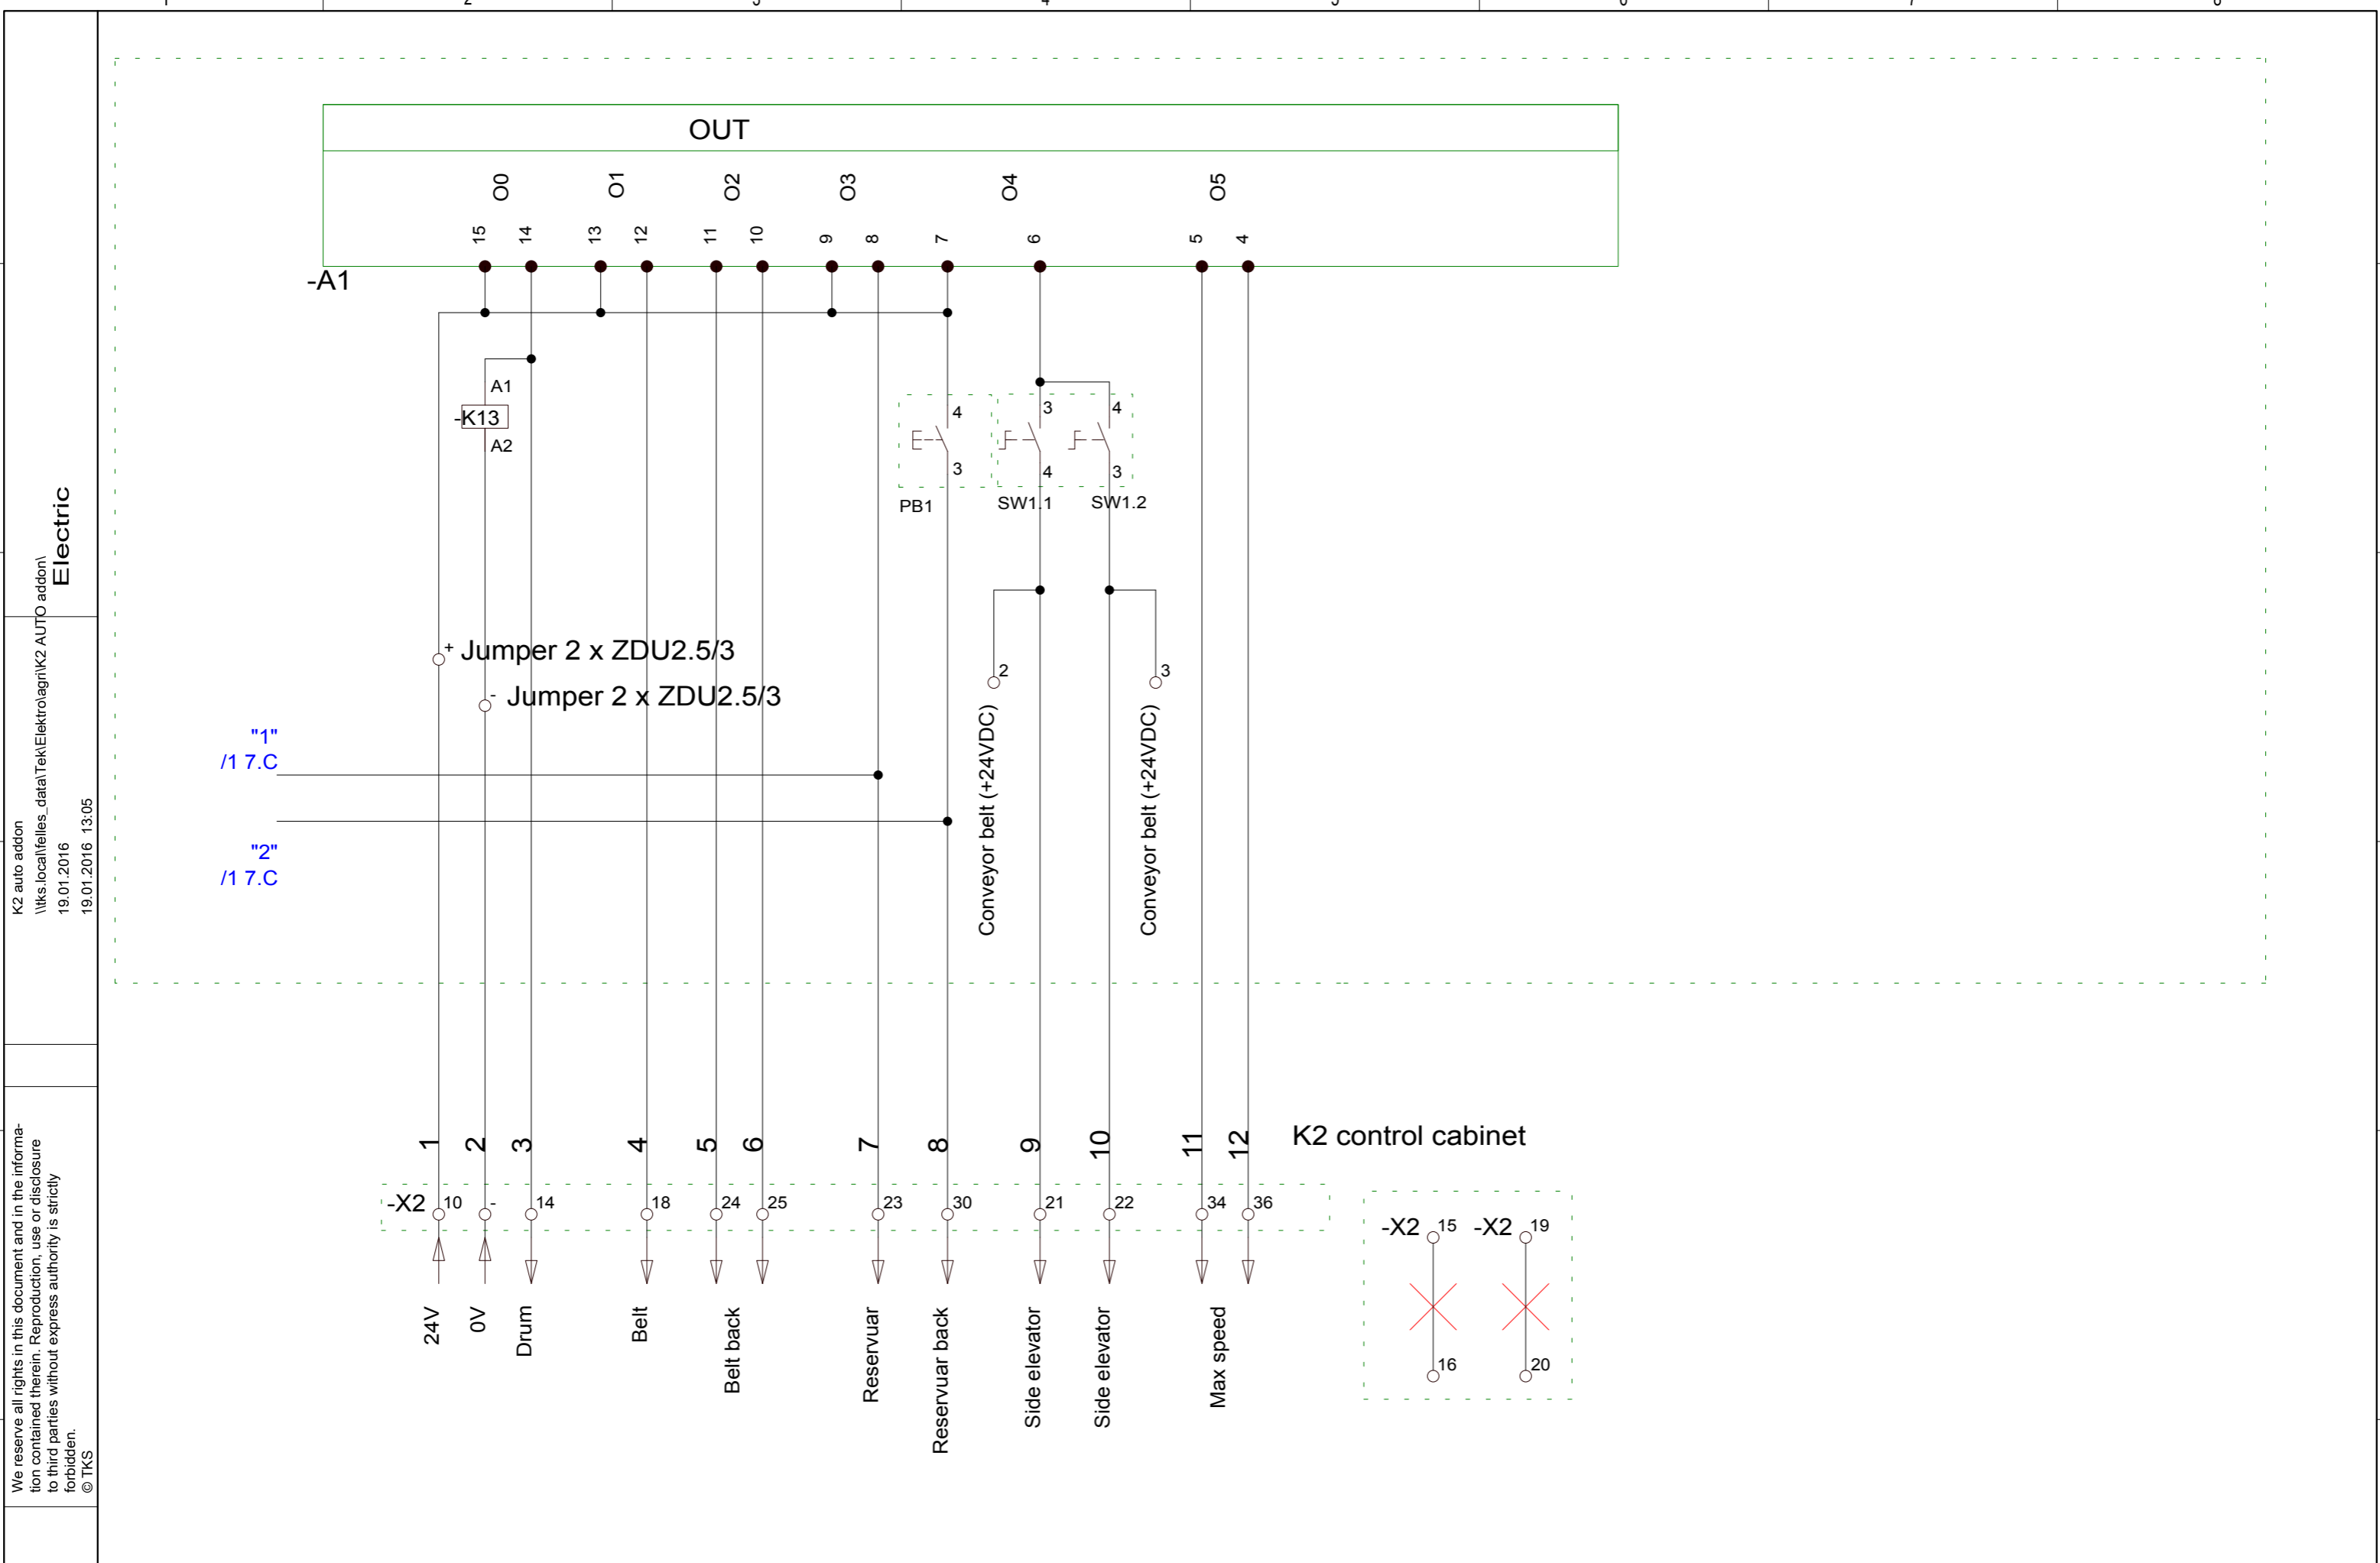

Electric  
 K2 auto addon  
 \\ks.local\files\_data\Tek\Elektro\agri\K2 AUTO addon\  
 19.01.2016 13:05

We reserve all rights in this document and in the information contained therein. Reproduction, use or disclosure to third parties without express authority is strictly forbidden.  
 © TKS

Status		change	date	name	Standard	Origin	Repl. f.	Repl. by	tkS		272357		Sheet 1
1	2	3	4	5	6	7	8	9	10	11	12	13	4 Sh.

K2 auto addon  
 \\tk.s.local\files\_data\Tek\Elektro\agri\K2 AUTO addon\  
 Electric  
 19.01.2016 13:05

We reserve all rights in this document and in the information contained therein. Reproduction, use or disclosure to third parties without express authority is strictly forbidden.  
 © TKS

Status		change	date	name	Standard	Origin	Repl. f.	Repl. by	tk		272357		Sheet 2
													4 Sh.

date	
User	
Proved	
Status	change
date	
name	
Standard	

Origin	
Repl. f.	
Repl. by	

272357

Front view

Inside view

Bottom view

K2 auto addon  
 \\tk.s.local\files\_data\Tek\Elektro\agri\K2 AUTO addon\  
 Electric  
 19.01.2016 13:05