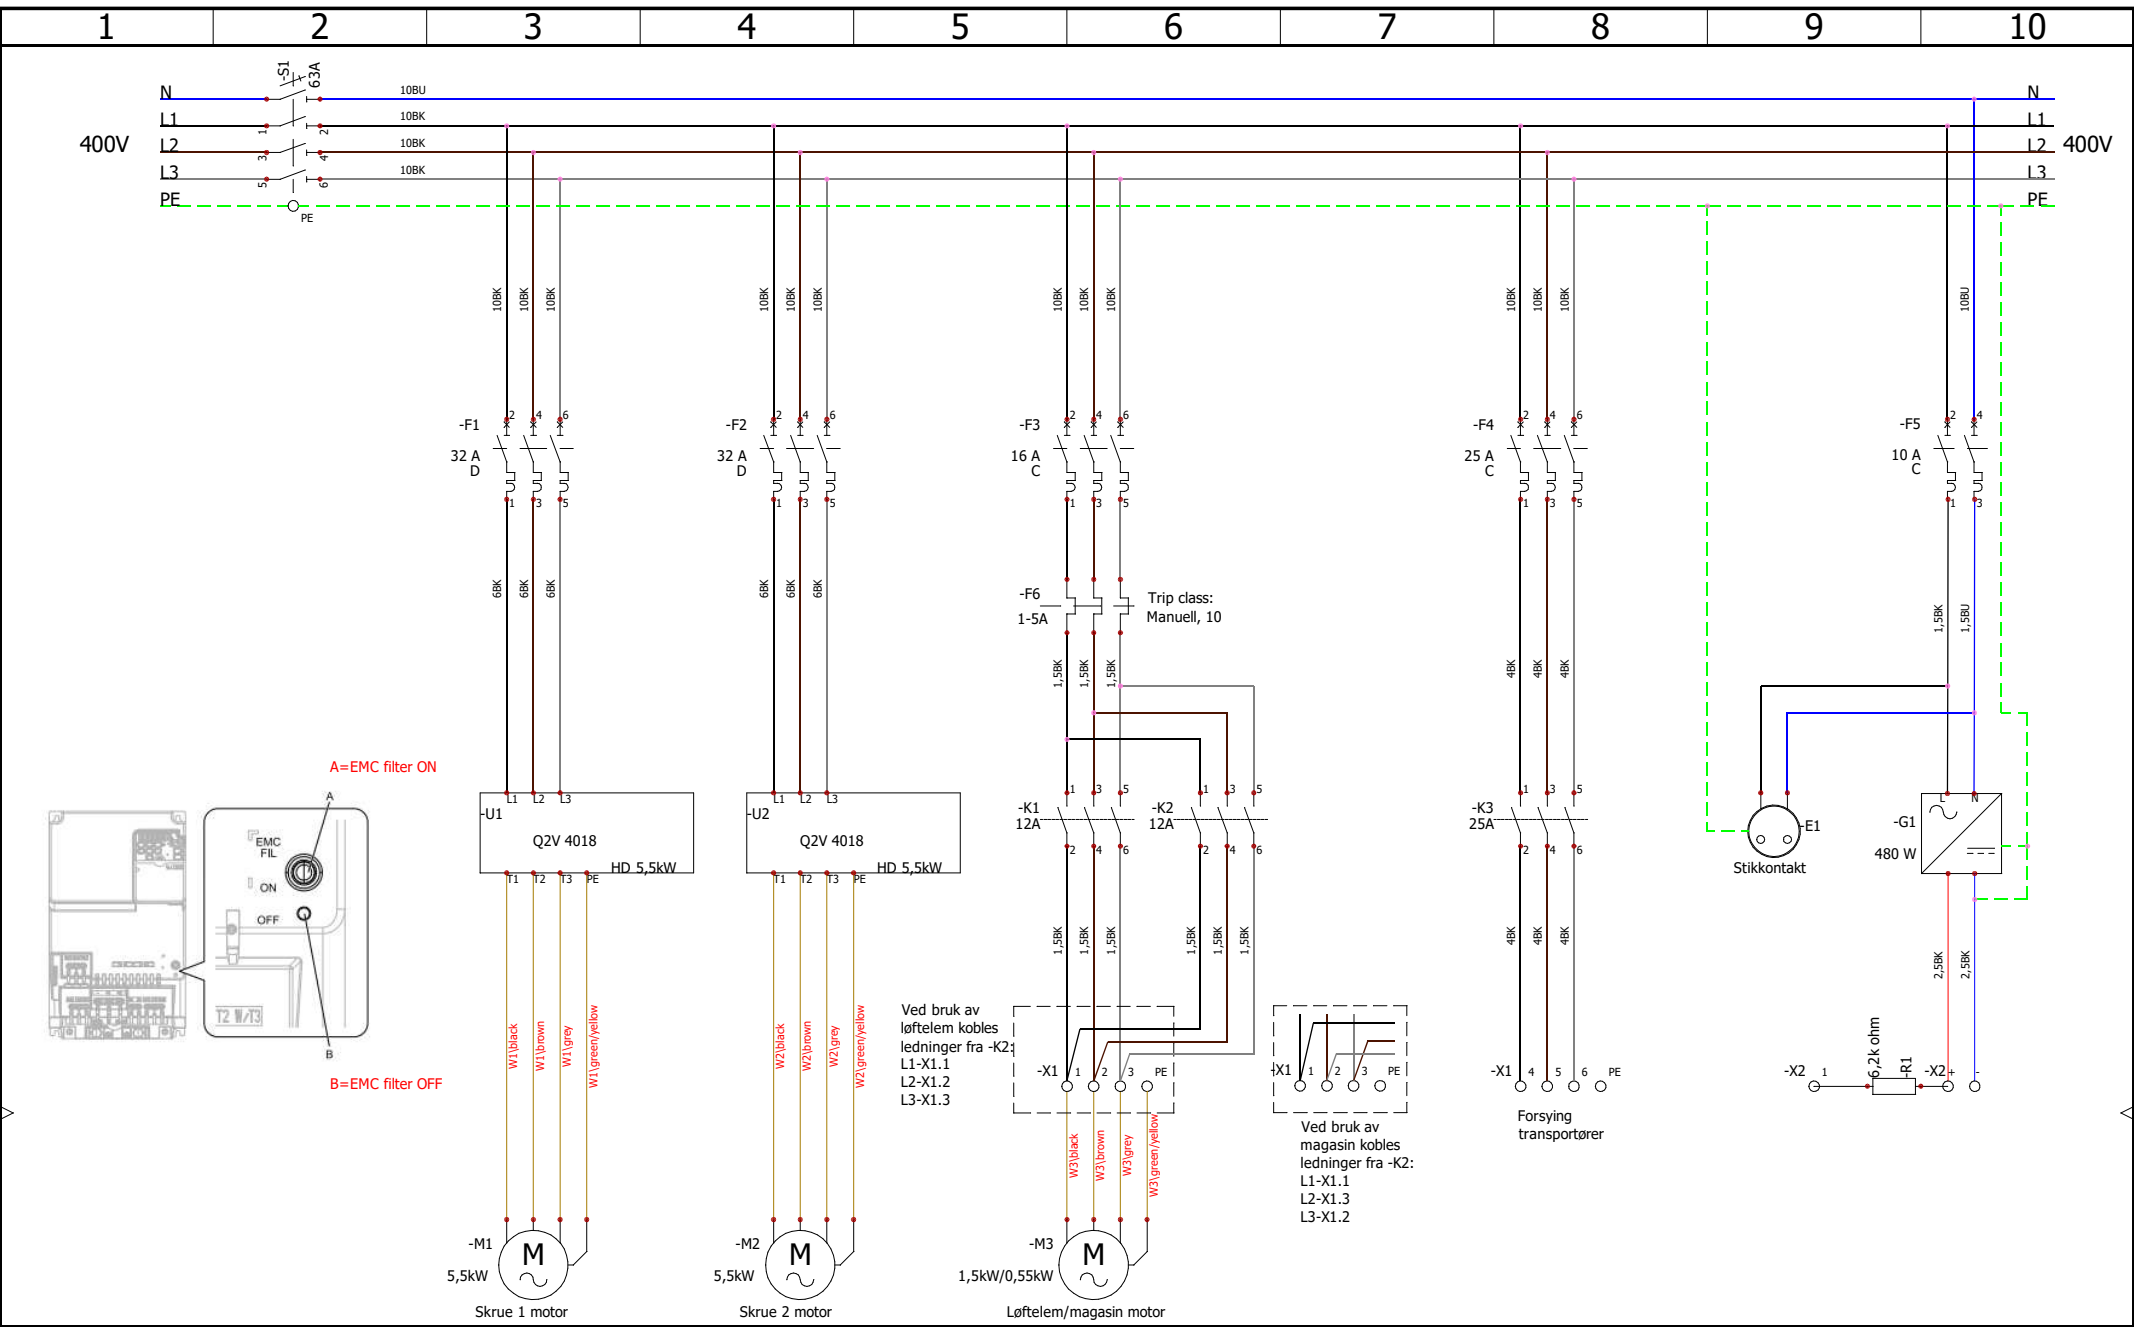

T.Kverneland & Sønner AS Kvernelandsvegen 100 4355 KVERNALAND		AGRI							0
51770500	+S1	400V		0	19.04.2021	alexanderk			02
					User data 1		User data 2