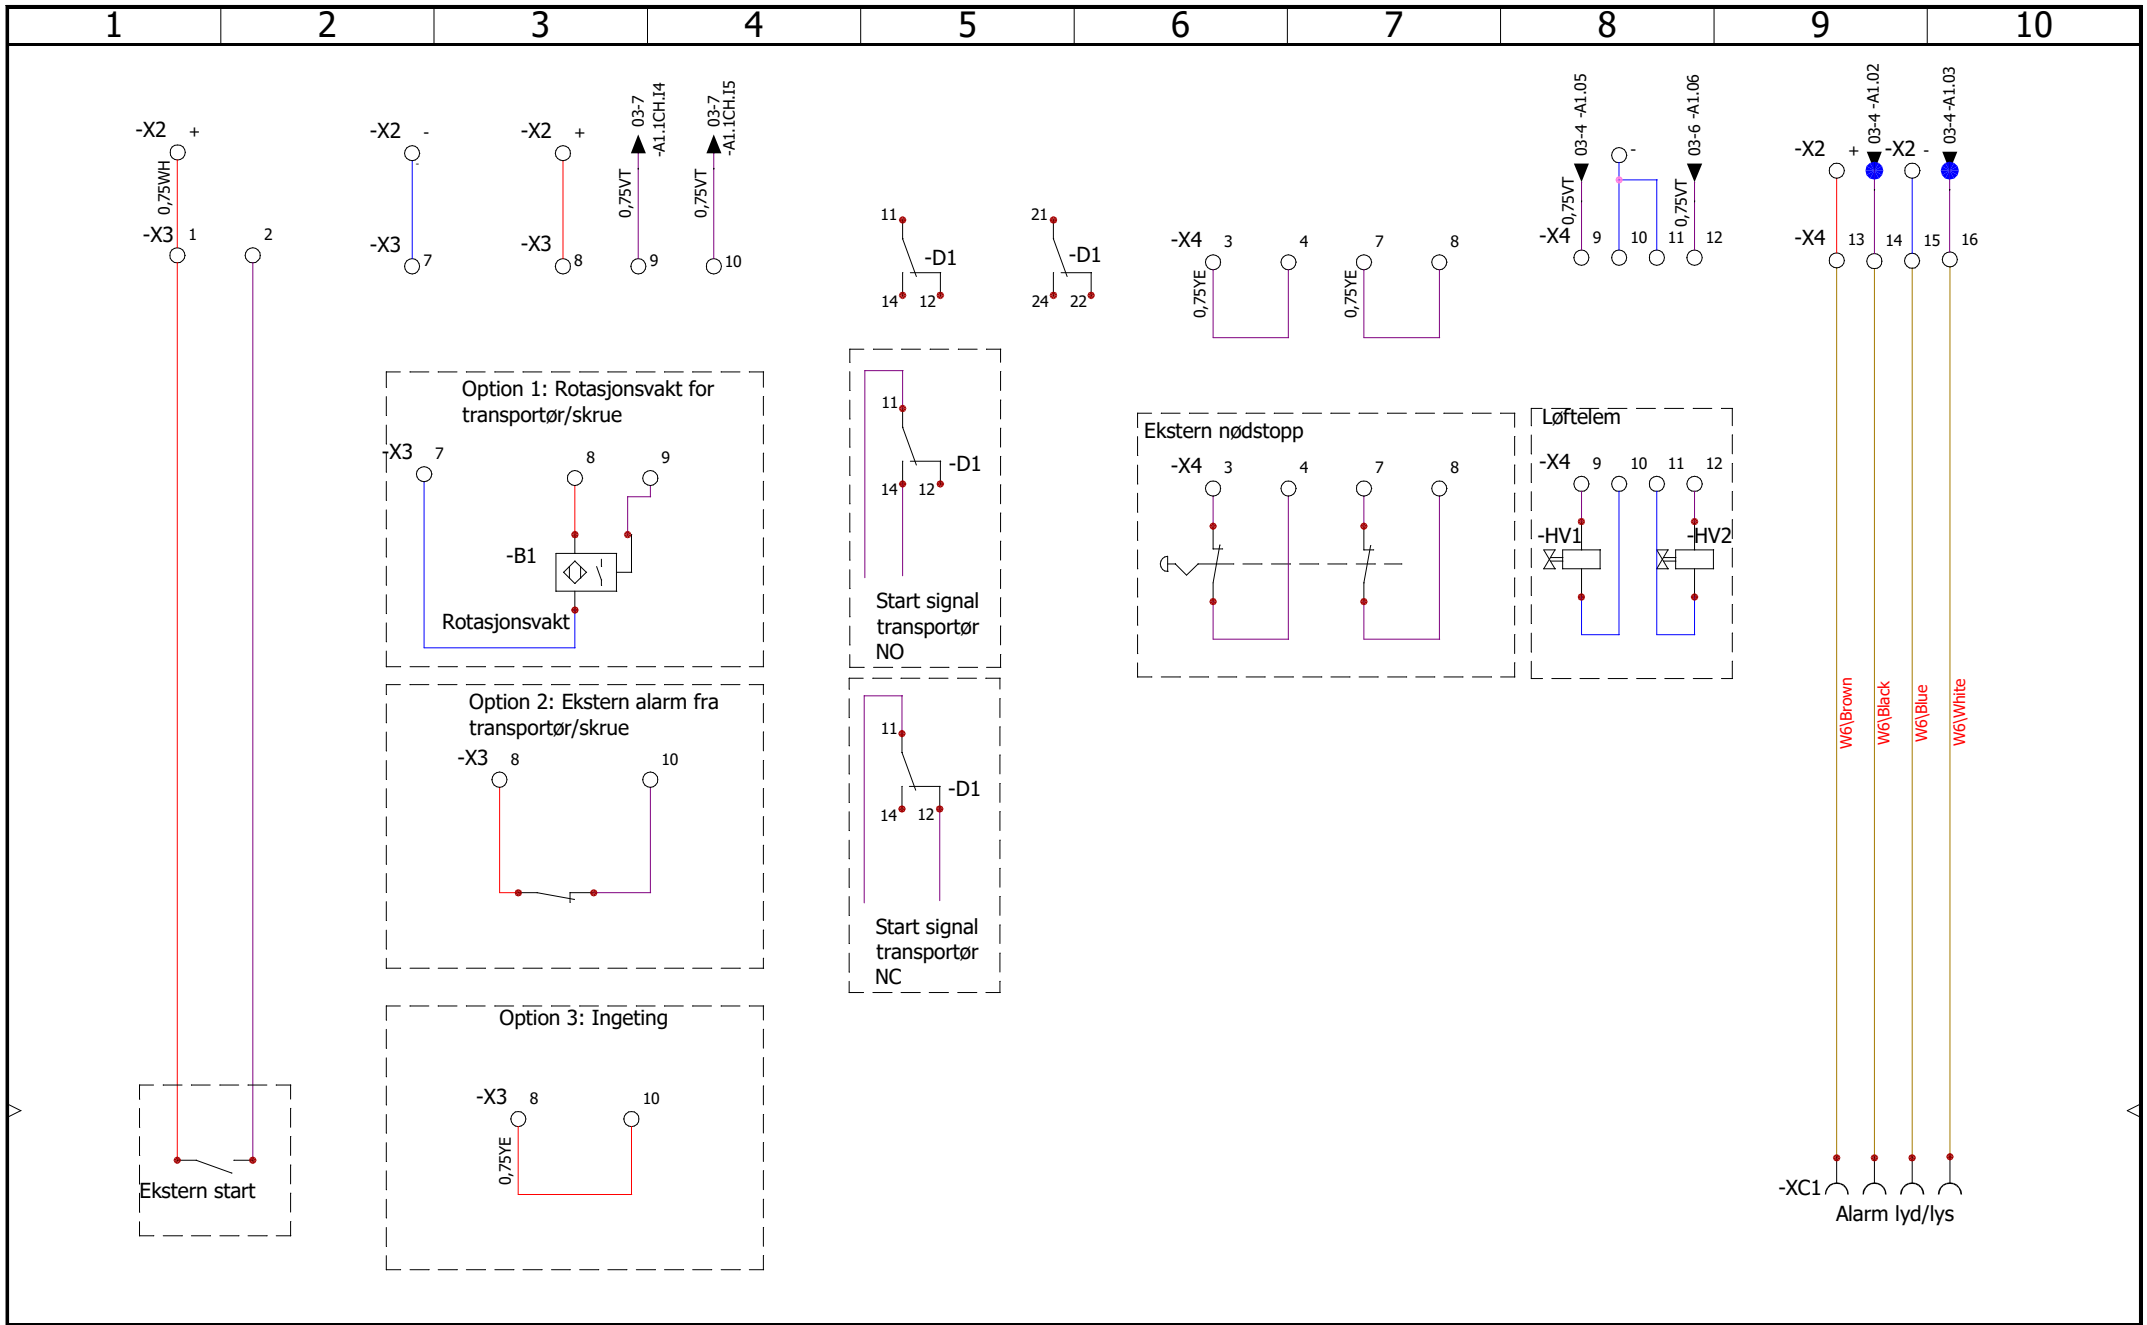

T.Kvernalund & Sønner AS
Kvernalandsvegen 100
4355 KVERNÅLAND

AGRI

REVISION

0

0 27.04.2021 alexanderk

REV. DATE NAME CHANGES

SCHEME

CONTRACT: 51770500

LOCATION: +S1

400V

User data 1

User data 2

07