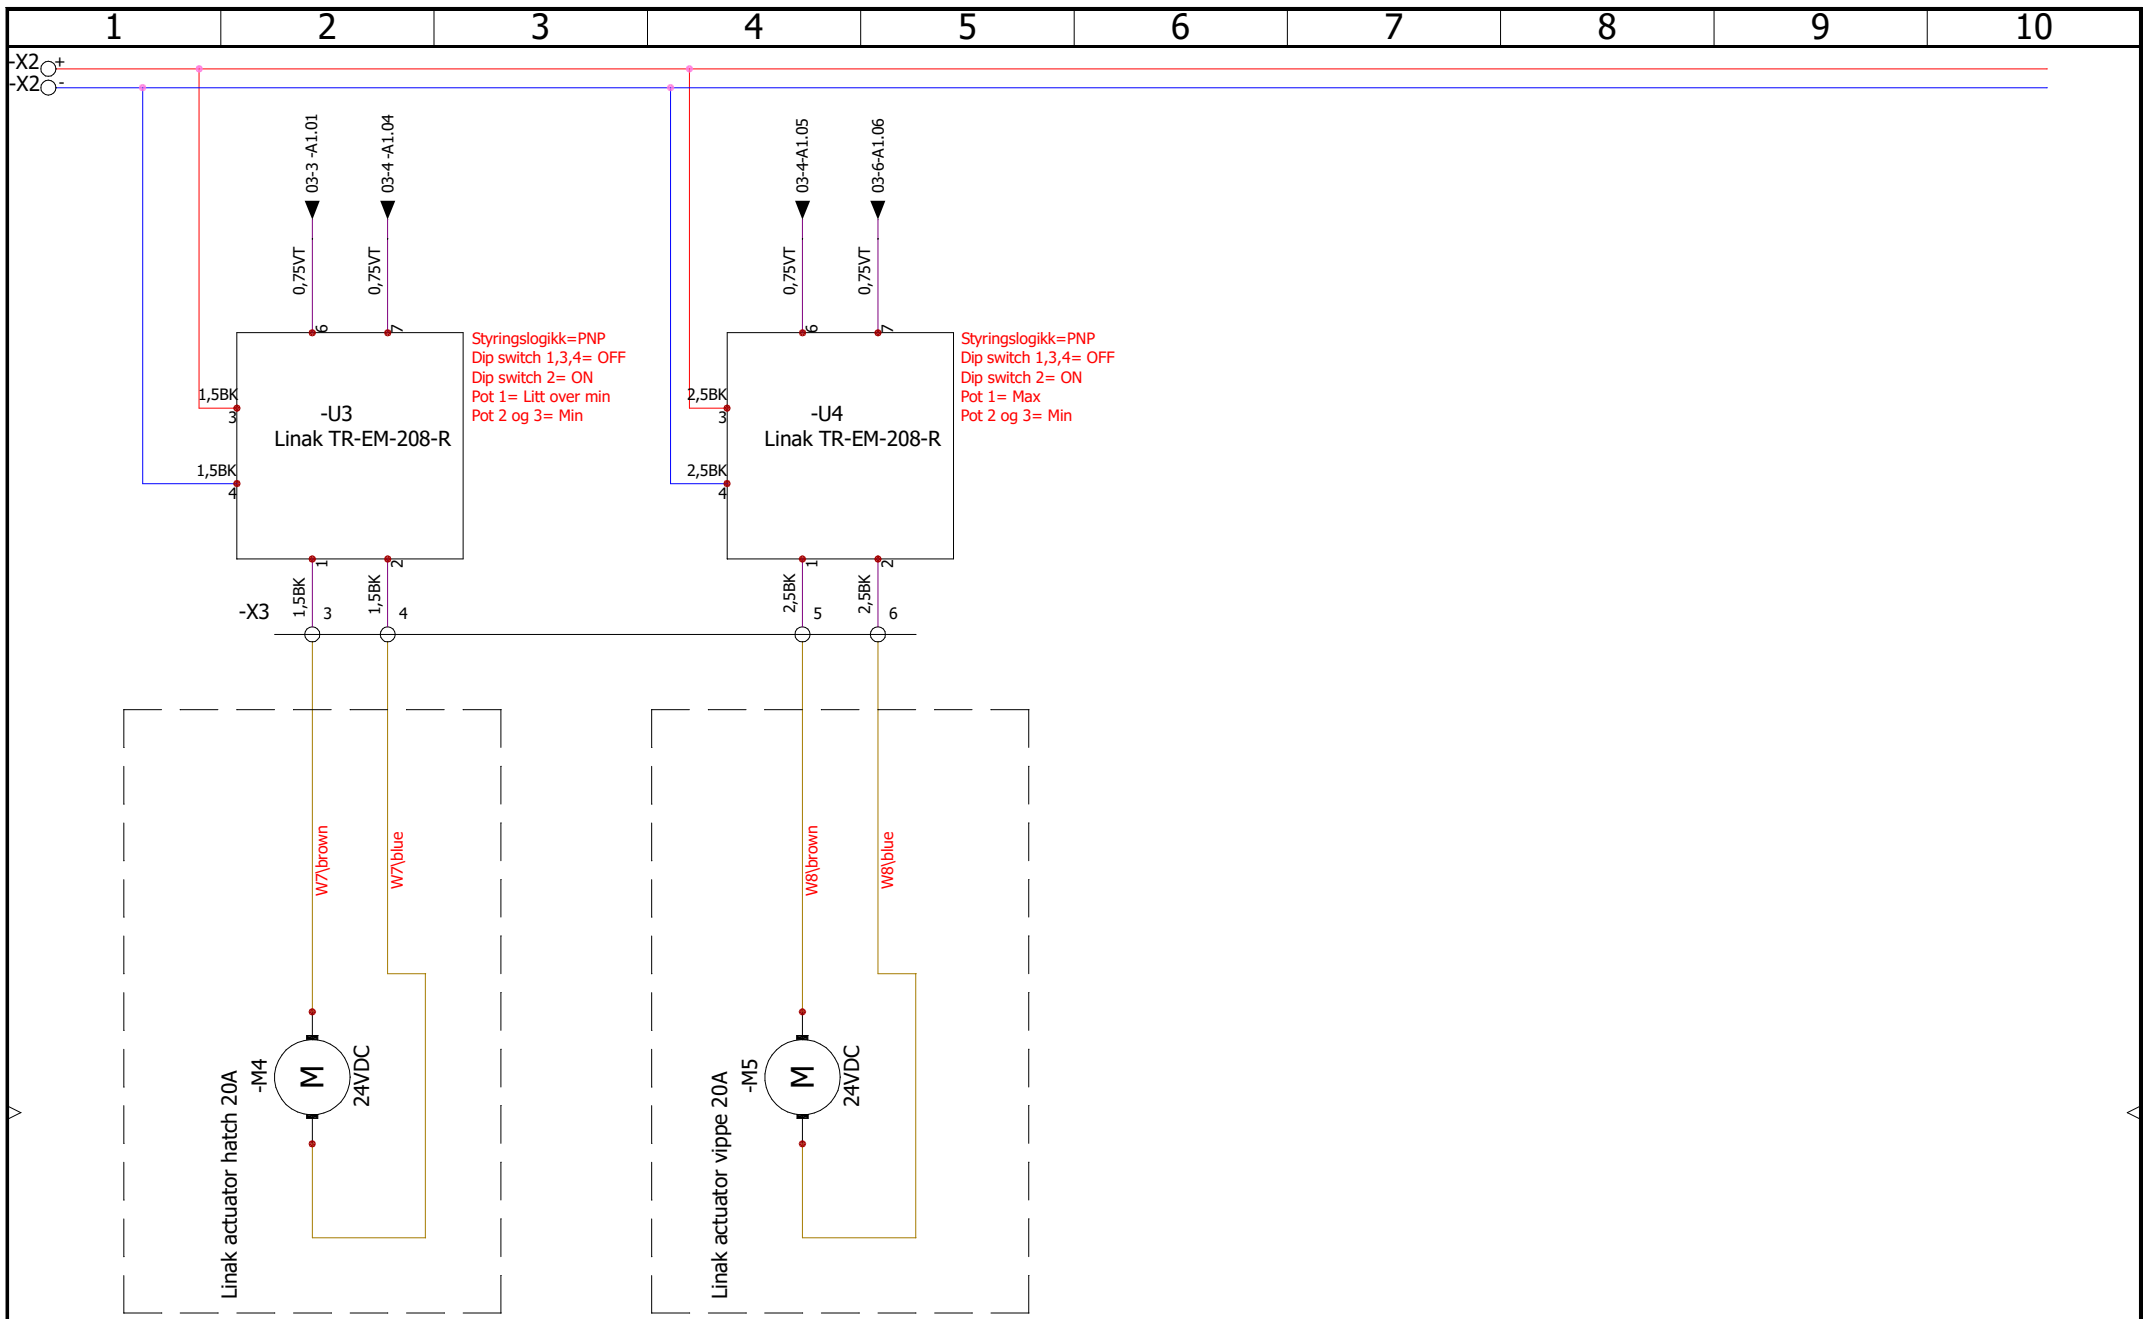

T.Kverneland & Sønner AS
Kvernelandsvegen 100
4355 KVERNALAND

AGRI

LOCATION: **+S1** **400V**

				REVISION
				0
0	20.04.2021	alexanderk		
REV.	DATE	NAME	CHANGES	SCHEME
				05
User data 1			User data 2