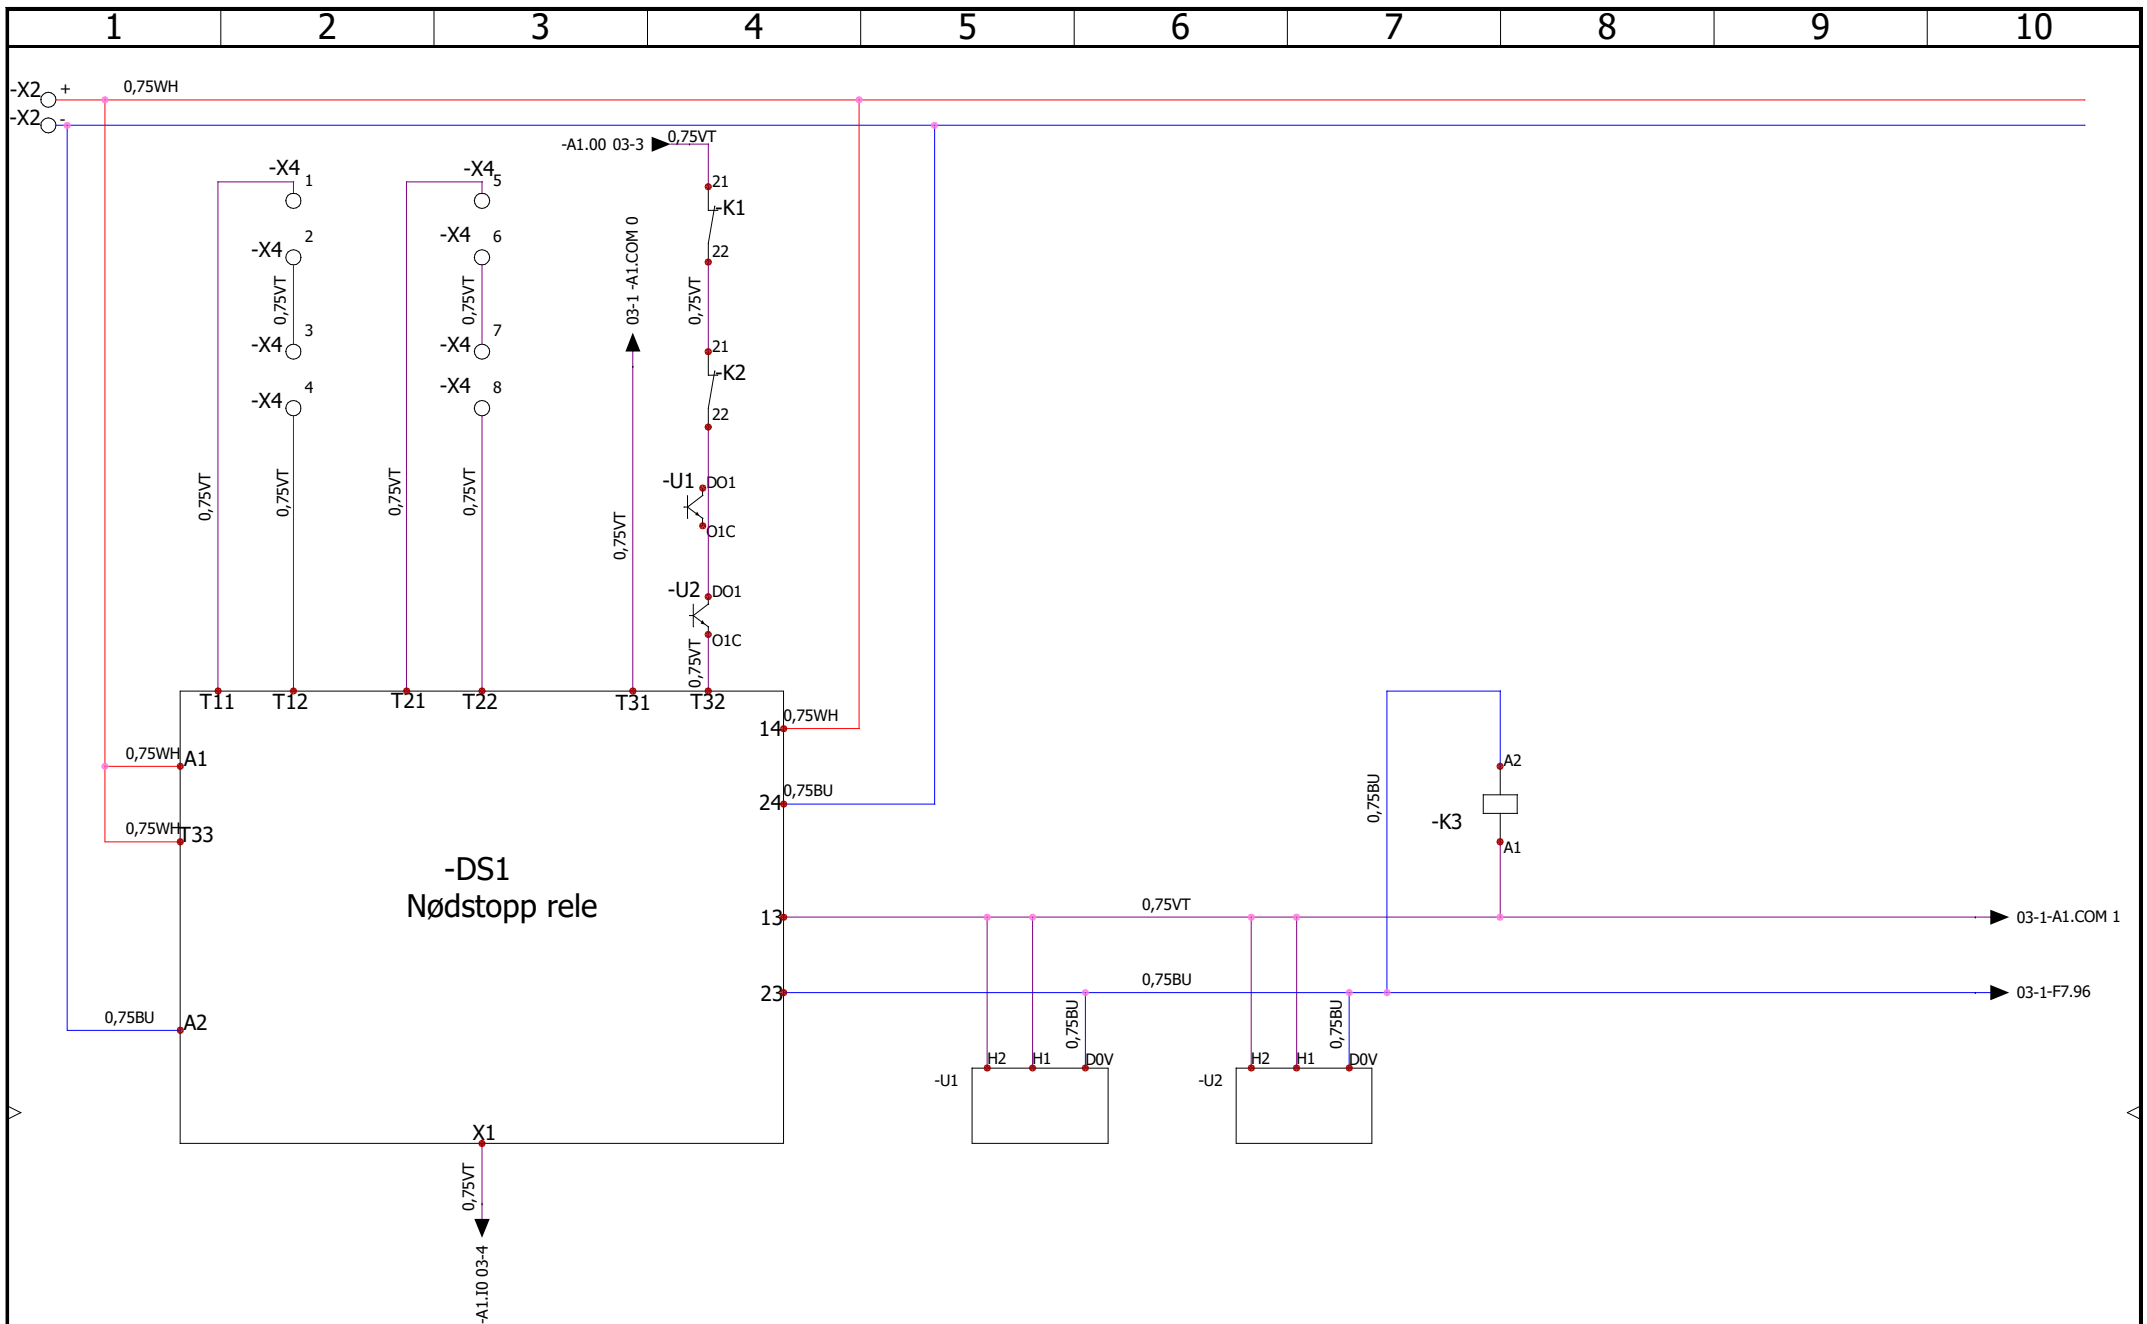

T.Kverneland & Sønner AS
Kvernelandsvegen 100
4355 KVERNÅLAND

AGRI

				REVISION
				0
0	20.04.2021	alexanderk		
REV.	DATE	NAME	CHANGES	SCHEME
				04
User data 1			User data 2	

CONTRACT: 51770500

LOCATION: +S1

400V