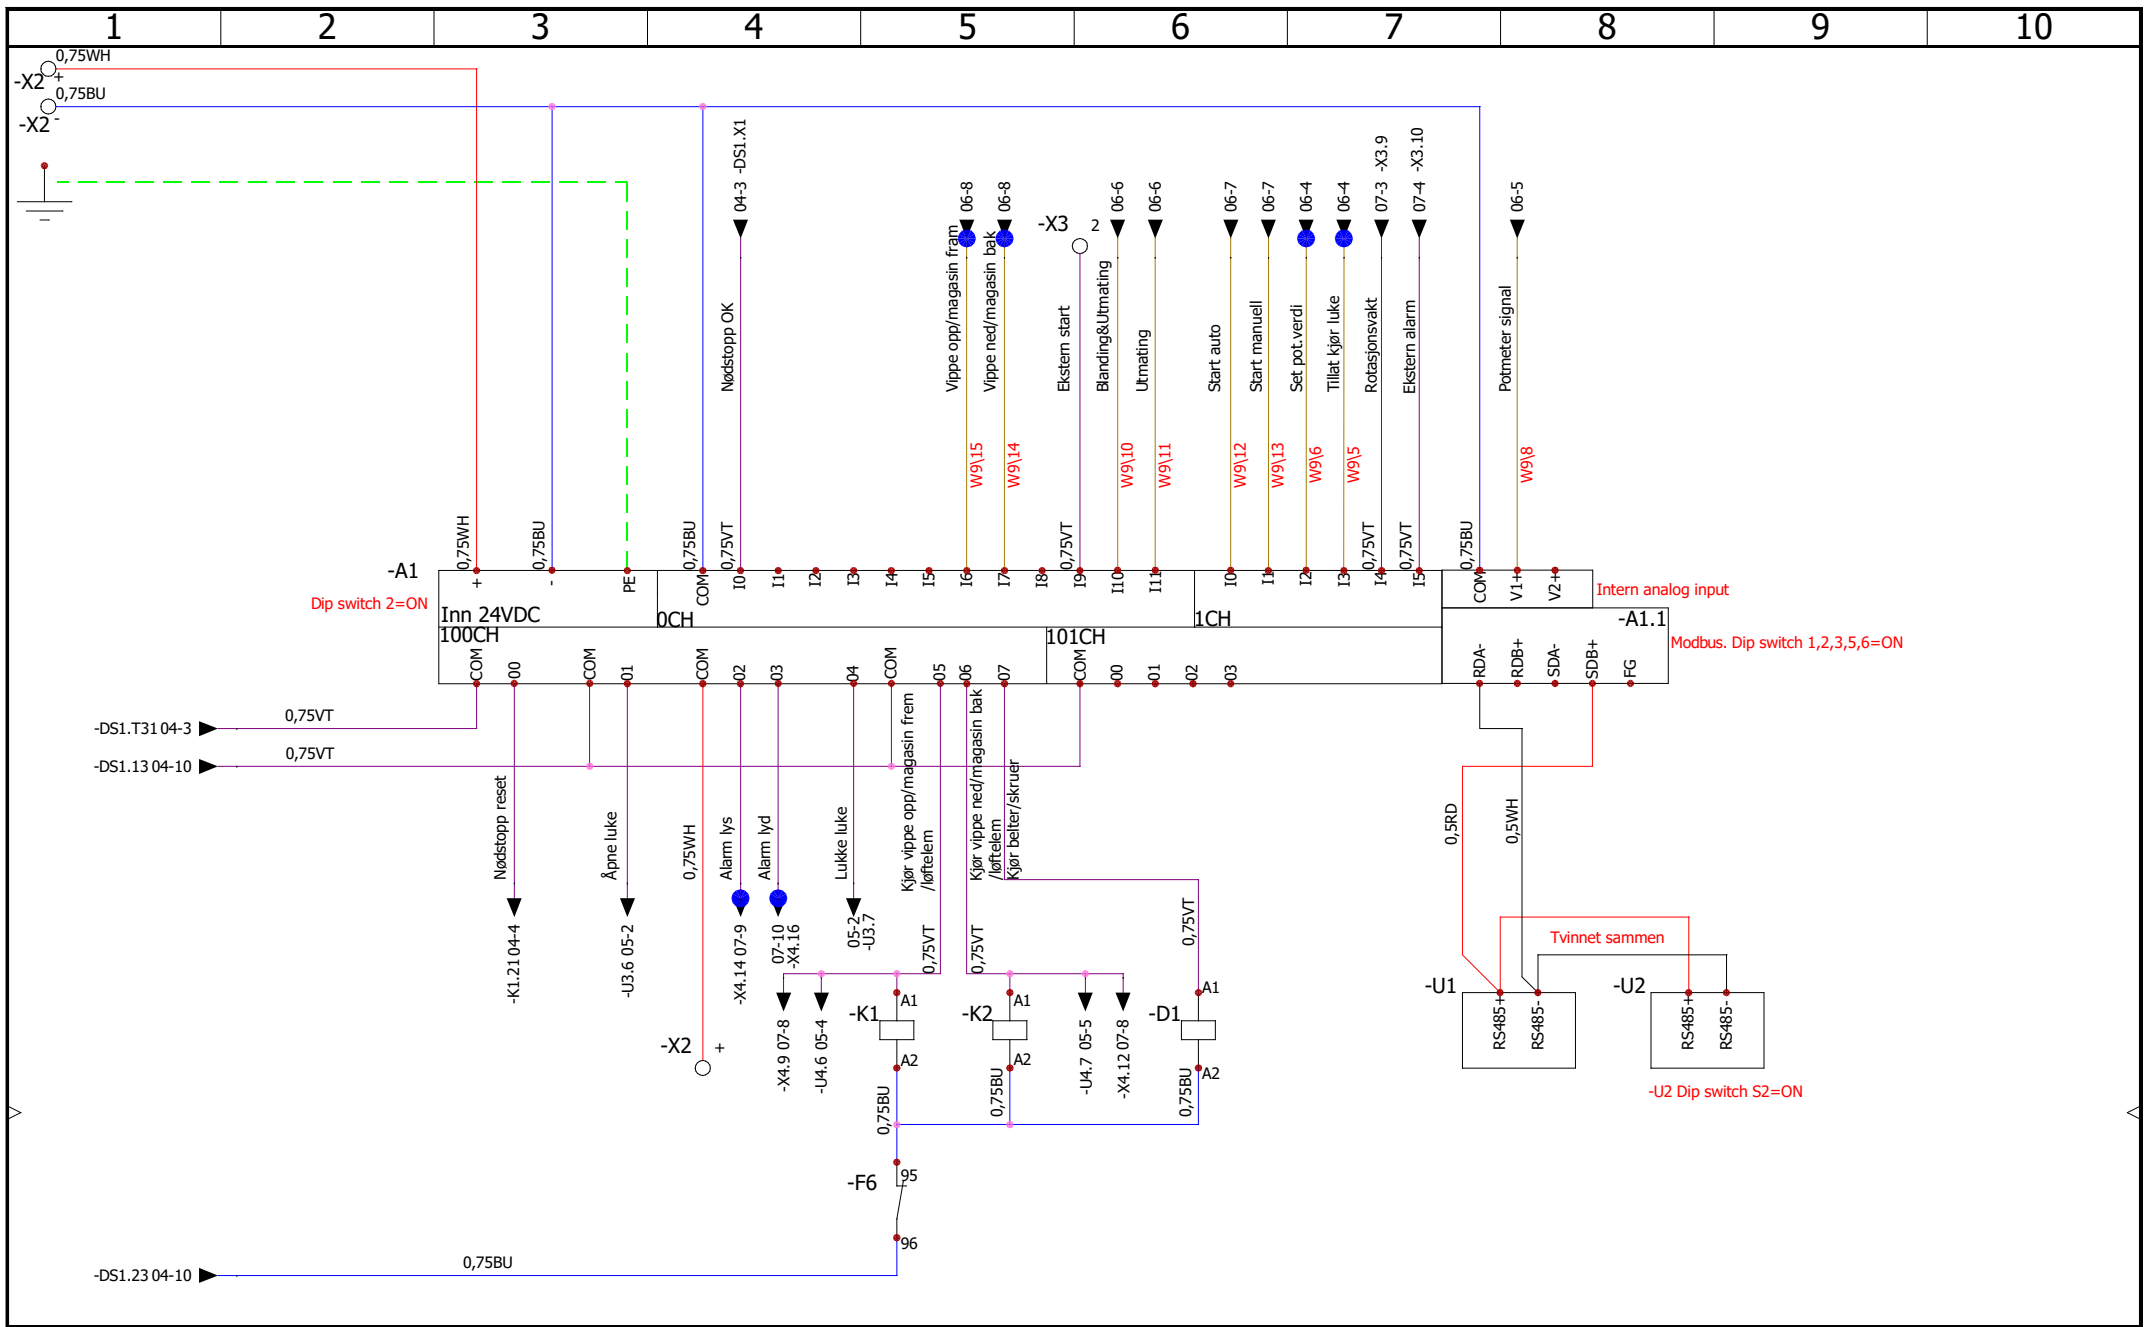

T.Kverneland & Sønner AS
Kvernelandsvegen 100
4355 KVERNÅLAND

AGRI

CONTRACT: 51770500

LOCATION: +S1

400V

				REVISION
				0
0	19.04.2021	alexanderk		
REV.	DATE	NAME	CHANGES	
User data 1			User data 2	
				SCHEME
				03