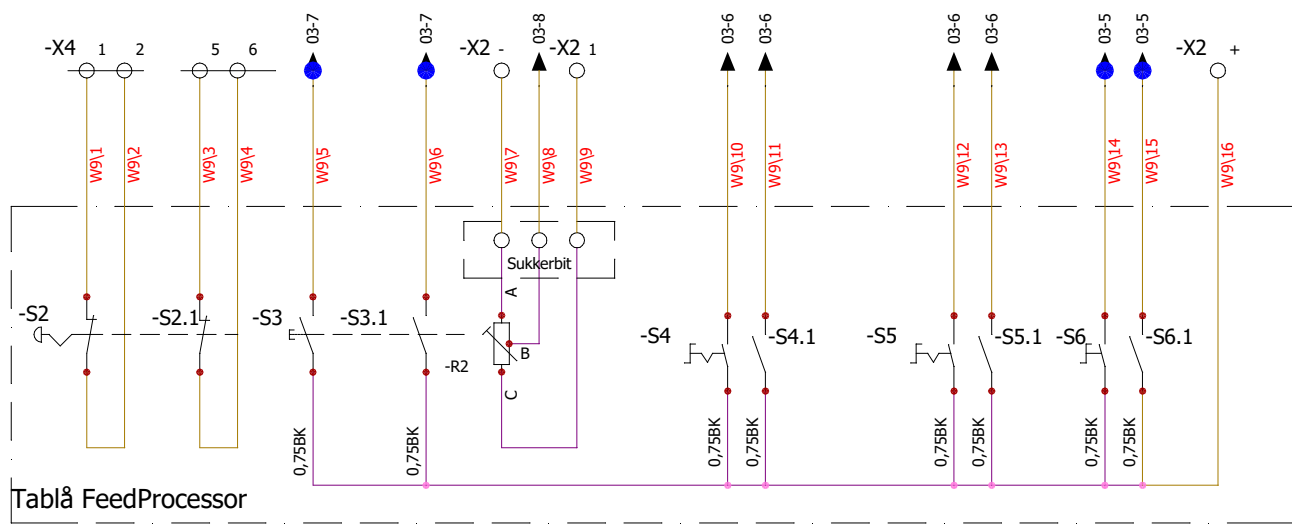

AGRI

LOCATION: **+S1** **400V**

				REVISION
				0
0	20.04.2021	alexanderk		
REV.	DATE	NAME	CHANGES	SCHEME
				05
User data 1			User data 2	

- S2=Nødstop
- S3= Tillat kjør luke
-S3.1=Set pot.verdi
- R2=Potmeter
- S4=Blanding&utmating
-S4.1=Utmating
- S5=Start auto
-S5.1=Start manuell
- S6= Lukke luke
-S6.1= Åpne luke